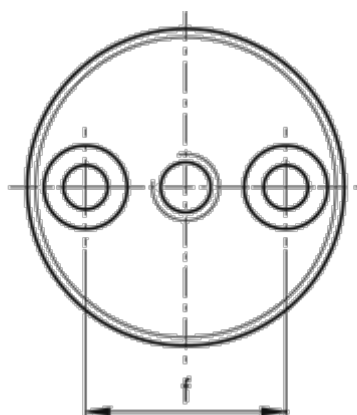

# Data Sheet

Article number: 20599453A

Description: E+G Threaded mounting plate  
GN 349-36-M8

## Measures

d	= M8
D	= 36
d1	= 5.3
d2	= 10
f	= 24
h	= 10
h1	= 5.3
Weight (g)	= 67