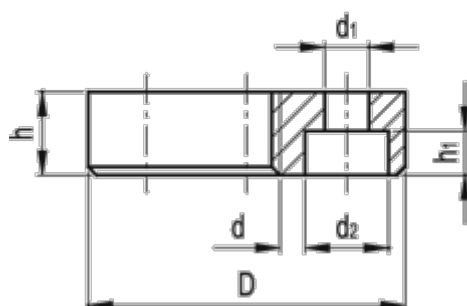

# Data Sheet

Article number: 20599453A

Description: E+G Threaded mounting plate  
GN 349-36-M8

## Measures

d	= M8
D	= 36
d1	= 5.3
d2	= 10
f	= 24
h	= 10
h1	= 5.3
Weight (g)	= 67